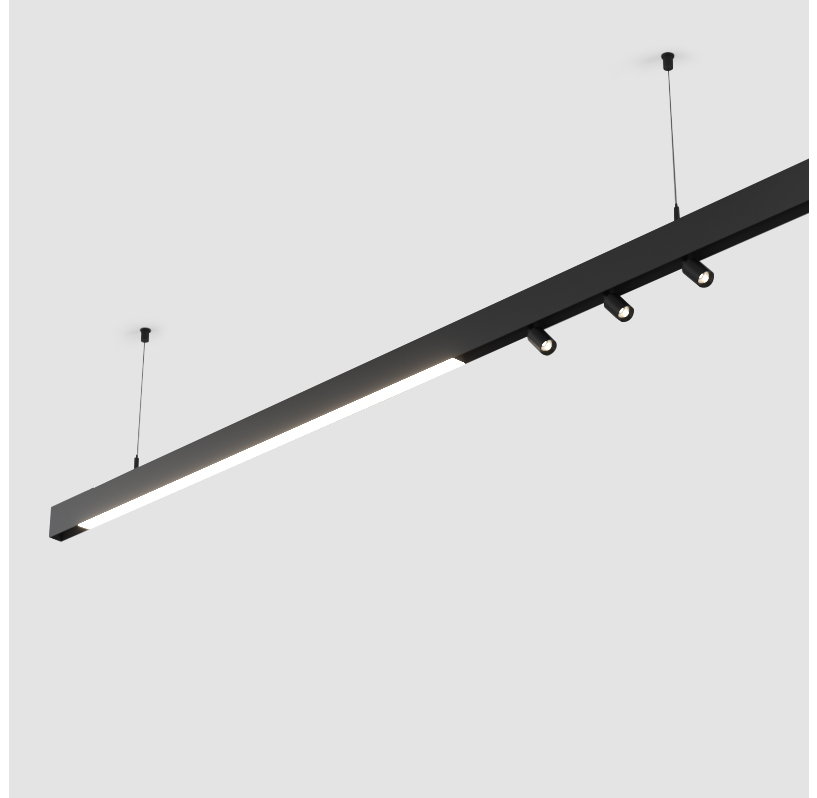

PROJECT	_____
TYPE	_____
SPECIFIER	_____
QUANTITY	_____
DATE	_____

CLICKTRACK 30 SUSPENSION

A3CLK30-SUS-SYS

base number

1. To build a product code in our configurator select the specify button on the base model # product page
2. To build a manual product code on this datasheet choose from the options listed below in blue font and add the suffix to the base model #

GENERAL

Series: Clicktrack
Subseries: Clicktrack 30
Brand: Prolicht
Division: Architectural
Mounting Type: Suspension
Mounting Location: Ceiling
Subcategory: Profile

PHYSICAL

Fixture Finish: SSR / BKV / CWI / CRY / HAB / UFT / ITA / RUA / FTG / MYG / LOD / PUS / FRO / FUP / KIA / POP / BLS / SPG / MEY / GOH / GUM / CHC / COM / ABZ / JAG / OBR / MOS / ROR
Fixture Material: Extruded Aluminum

ELECTRICAL

Lamp Type: LED (Zhaga Standard)
Dimming: 0-10V Dimming
Driver Included: No
Driver Type: Constant Voltage - Universal
Input Voltage (V): 120 - 277
Constant Voltage (V): 48

LED

Lamp Life (hrs): 50000
Upon Request: Special Color Temperature Special LED RGB-W Tunable

OPTICAL

Upon Request: Special Beam Angle

RATINGS AND CERTIFICATIONS

Certified By: Certified for North American Standards
IP rating: IP20